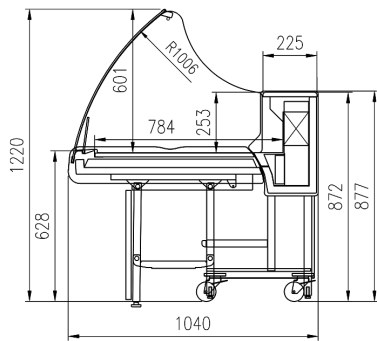

CLICK

A new concept of space

THE ONLY FOLDABLE COUNTER

EASY TO BE MOVED

On a 13,6 m truck it is possible to load either 46 cabinets of length 1875 mm or 72 cabinets of 1250 length, all packed in a single wooden crate.

Optional Features:

- Single top lighting T8
- Balance Holder
- Cutting Board
- Mounted lateral socket

CLICK

	1250	1875
Fresh Meat	•	•
Deli	•	•

CLICK

CROSS SECTIONS

CLICK

CLICK