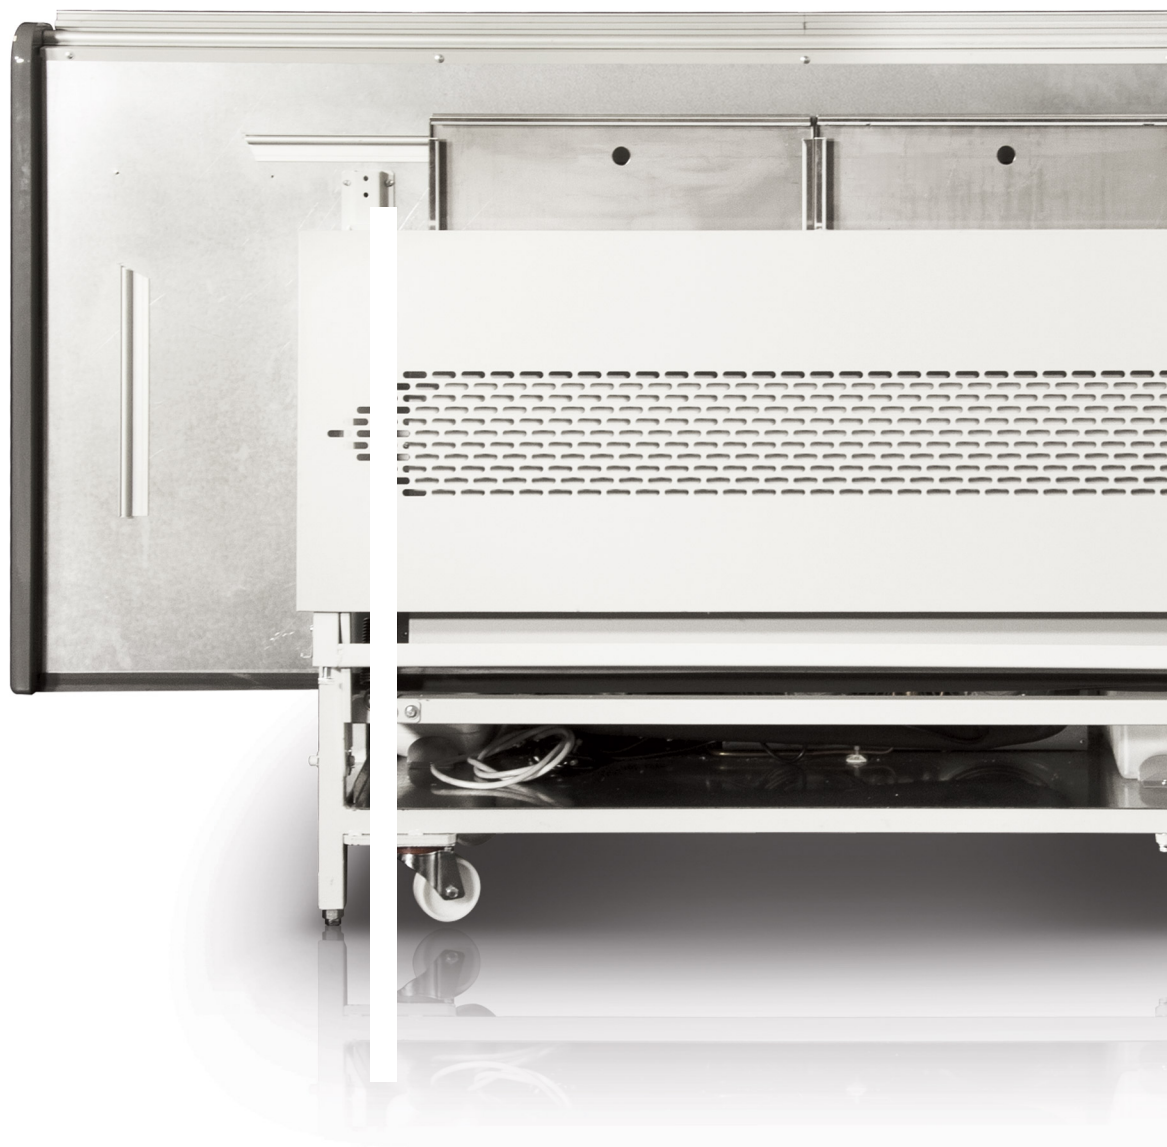

CLICK

A new concept of space

THE ONLY FOLDABLE COUNTER

EASY TO BE MOVED

On a 13,6 m truck it is possible to load either 46 cabinets of length 1875 mm or 72 cabinets of 1250 length, all packed in a single wooden crate.

CLICK

SLIM AND VERSATILE

The solution for quickly and easily extend the display room both inside and outside the sales area

TIME FOR CHANGES

Customizable by mean of light front and side cloths in various materials and colours.

TECHNICAL FEATURES

CLICK

Standard RAL Colours (available for kick front and side panel)

 1015	 1021	 2011
 3002	 3020	 5005
 5012	 6018	 7035
 7037	 9006	 9010

Standard Features:

- Fan assisted cooling
- White or stainless steel display plates
- 2 Tanks for condensate water
- On Wheels
- Couple of Sidewalls

Optional Features:

- Single top lighting T8
- Balance Holder
- Cutting Board
- Mounted lateral socket

CLICK

	1250	1875
Fresh Meat	•	•
Deli	•	•

CLICK

CROSS SECTIONS

CLICK

CLICK