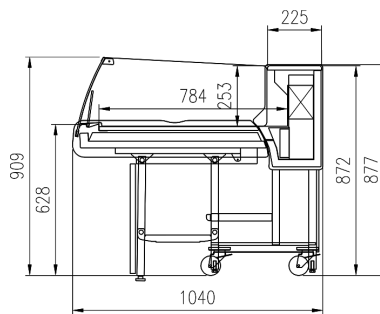

CLICK

A new concept of space

THE ONLY FOLDABLE COUNTER

EASY TO BE MOVED

On a 13,6 m truck it is possible to load either 46 cabinets of length 1875 mm or 72 cabinets of 1250 length, all packed in a single wooden crate.

Optional Features:

- Single top lighting T8
- Balance Holder
- Cutting Board
- Mounted lateral socket

CLICK

	1250	1875
Fresh Meat	•	•
Deli	•	•

CLICK

CROSS SECTIONS

CLICK

CLICK