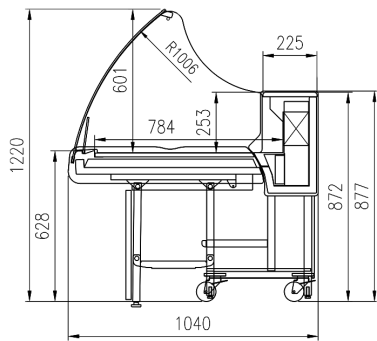

CLICK

A new concept of space

THE ONLY FOLDABLE COUNTER

EASY TO BE MOVED

On a 13,6 m truck it is possible to load either 46 cabinets of length 1875 mm or 72 cabinets of 1250 length, all packed in a single wooden crate.

Optional Features:

- Single top lighting T8
- Balance Holder
- Cutting Board
- Mounted lateral socket

CLICK

	1250	1875
Fresh Meat	•	•
Deli	•	•

CLICK

CROSS SECTIONS

CLICK

CLICK