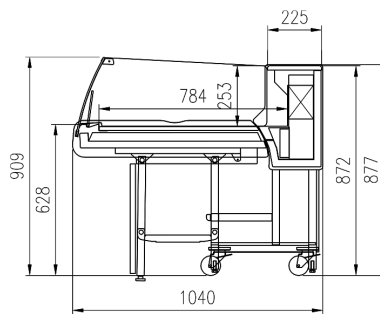

CLICK

A new concept of space

THE ONLY FOLDABLE COUNTER

EASY TO BE MOVED

On a 13,6 m truck it is possible to load either 46 cabinets of length 1875 mm or 72 cabinets of 1250 length, all packed in a single wooden crate.

Optional Features:

- Single top lighting T8
- Balance Holder
- Cutting Board
- Mounted lateral socket

CLICK

	1250	1875
Fresh Meat	•	•
Deli	•	•

CLICK

CROSS SECTIONS

CLICK

CLICK