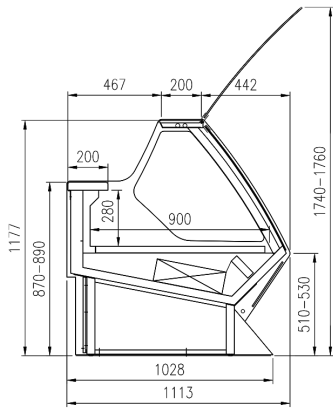

CROSS SECTIONS.

DIAMOND

DIAMOND Meat/Gastronomy