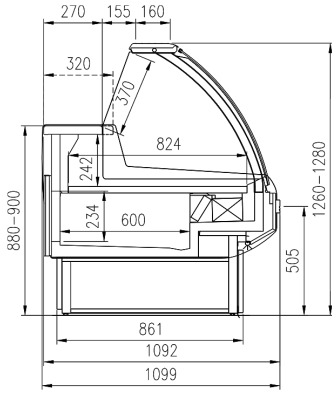

CROSS SECTIONS

DUKE VC

DUKE VC Meat/Gastronomy