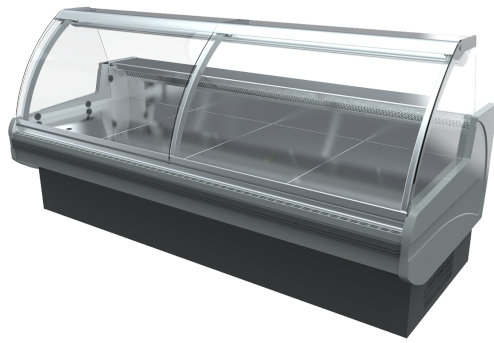

DUKE VC

Harmony of advantage and flexibility

WIDE DISPLAY AREA. OPTIMAL VISIBILITY.

Maximum valorization of the exposed goods.

TECHNICAL FEATURES

DUKE VC

Standard RAL Colours (available for kick front and side panel)

 1015	 1021	 2011
 3002	 3020	 5005
 5012	 6018	 7035
 7037	 9006	 9010

Standard Features:

- Multiplexable linear modules and corners
- Fan assisted cooling
- White display plates
- Single top lighting T8
- Refrigerated understorage with doors
- Electronic Control
- EC fans
- Frontal bumper ABS

Optional Features:

- Movable and fixed divider
- LED Lighting
- Double T8 lighting
- Intermediate glass shelf
- Plexiglass back closure
- Steps display plates
- Paper Holder
- Balance Holder
- Cutting Board
- Stainless Steel display plates
- Front anti-mist ventilation