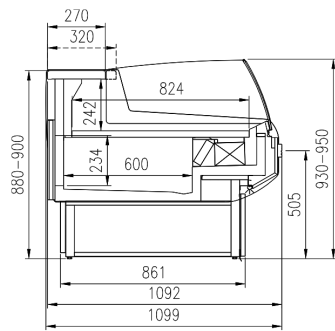

DUKE VC Hot Section

DUKE VC Low Temperature

DUKE VC Fish

DUKE VC Pastry

DUKE VC SS

pastorfrigor
Italian Cold Style  

Pastorfrigor Spa
15030 Terruggia (AL) - Italy - Reg. Gabannone, 4 Z.I.
Tel. +39 0142.433.711 - Fax +39 0142.433.701
info@pastorfrigor.it - www.pastorfrigor.it
P.IVA 00578270068