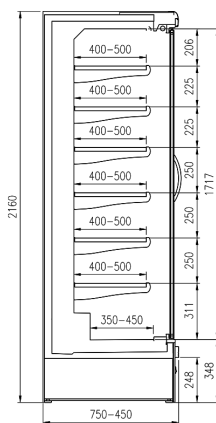

CORTES

Genova LF Ecovision

GENOVA LF TN H205 Ecovision

GENOVA LF TN H216 Ecovision

pastorfrigor
Italian Cold Style 

Pastorfrigor Spa
15030 Terruggia (AL) - Italy - Reg. Gabannone, 4 Z.I.
Tel. +39 0142.433.711 - Fax +39 0142.433.701
info@pastorfrigor.it - www.pastorfrigor.it
P.IVA 00578270068