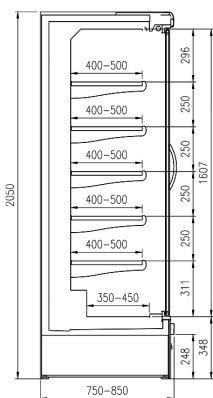

CORTES

Genova LF Ecovision

GENOVA LF TN H205 Ecovision

GENOVA LF TN H216 Ecovision

pastorfrigor
Italian Cold Style 

Pastorfrigor Spa
15030 Terruggia (AL) - Italy - Reg. Gabannone, 4 Z.I.
Tel. +39 0142.433.711 - Fax +39 0142.433.701
info@pastorfrigor.it - www.pastorfrigor.it
P.IVA 00578270068