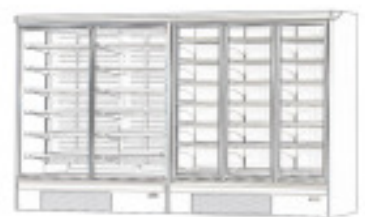

GENOVA LF ECOVISION

The “all-inclusive” solution for your new generation shop

SM1	-1 -5
SM2	-1 -7
SM	+1 +10

TOTAL FLEXIBILITY

The Genova LF Concept combines superior display, fantastic performance and energy efficiency across the entire range

TN

BT

TN - BT

TN P - BT

A SUPERMARKET CABINET WITH BUILT-IN UNIT

Genova LF concept adds the functionality of a plug-in cabinet to the high display capacity of a supermarket one

TECHNICAL FEATURES

Genova LF Ecovision

Standard RAL Colours

 1015	 1021	 2011
 3002	 3020	 5005
 5012	 6018	 7035
 7037	 9006	 9010

Standard Features:

- 5 shelves with price-holder + base
- Multiplexable linear modules
- Grey ABS bumper
- White internal body
- Fan assisted cooling
- Electronic control
- EC Fans
- Single canopy lighting T8
- Hot gas evaporating system
- Double glass both available with hinged and sliding doors