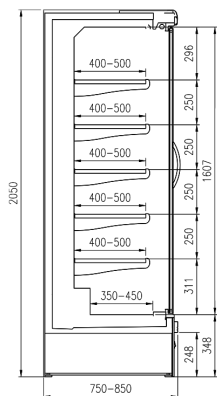

CROSS SECTIONS

Genova LF Ecovision

GENOVA LF TN H205 Ecovision