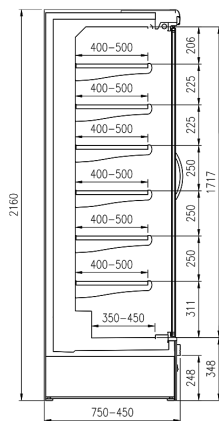

GENOVA LF TN H216 Ecovision