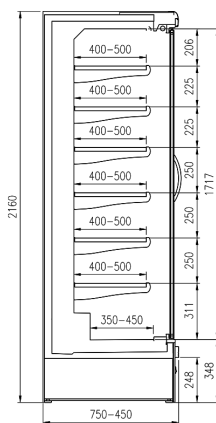

CROSS SECTIONS

Genova LF Ecovision

GENOVA LF TN H205 Ecovision

GENOVA LF TN H216 Ecovision

pastorfrigor
Italian Cold Style 

Pastorfrigor Spa
15030 Terruggia (AL) - Italy - Reg. Gabannone, 4 Z.I.
Tel. +39 0142.433.711 - Fax +39 0142.433.701
info@pastorfrigor.it - www.pastorfrigor.it
P.IVA 00578270068