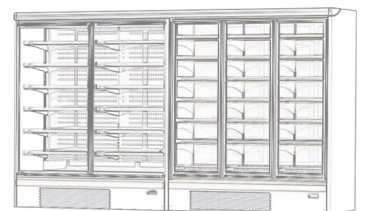

GENOVA LF ECOVISION

The “all-inclusive” solution for your new generation shop

3M1	-1+5
3M2	-1+7
3H	+1+10

TOTAL FLEXIBILITY

The Genova LF Concept combines superior display, fantastic performance and energy efficiency across the entire range

TN

BT

TN - BT

TN P - BT

A SUPERMARKET CABINET WITH BUILT-IN UNIT

Genova LF concept adds the functionality of a plug-in cabinet to the high display capacity of a supermarket one

TECHNICAL FEATURES

Genova LF Ecovision

Standard RAL Colours

 1015	 1021	 2011
 3002	 3020	 5005
 5012	 6018	 7035
 7037	 9006	 9010

Standard Features:

- 5 shelves with price-holder + base
- Multiplexable linear modules
- Grey ABS bumper
- White internal body
- Fan assisted cooling
- Electronic control
- EC Fans
- Single canopy lighting T8
- Hot gas evaporating system
- Double glass both available with hinged and sliding doors