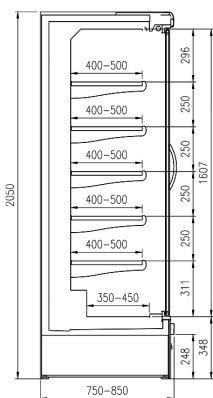

CROSS SECTIONS

Genova LF Ecovision

GENOVA LF TN H205 Ecovision