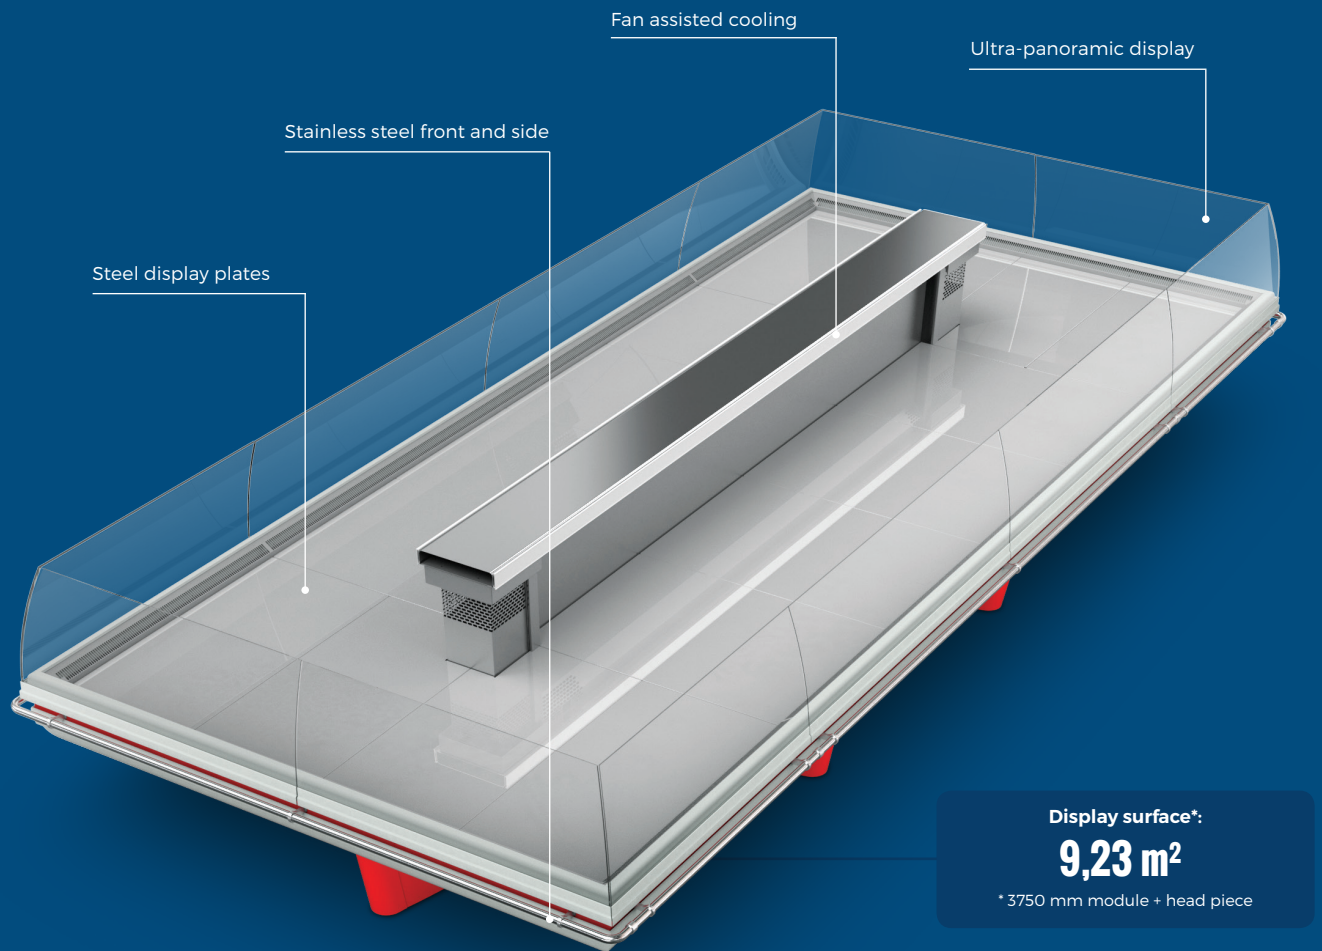

ISOLA KING

Style and service

3M0		-1 +4
3M1		-1 +5
3M2		-1 +7

OVERALL DISPLAY

The continuity among linear and corner modules grants the ideal visibility of the products exposed at 360 degrees.

FLEXIBILITY AND USEFULNESS

The KING island is available with front face either closed or open on pedestals

FRONT (FACE) CLOSED

FRONT (FACE) OPEN ON PEDESTALS

Tendine

Salsiccia

2kg di cappelletti
€19,55

-30%

-25%

TECHNICAL FEATURES

ISOLA KING

STANDARD EQUIPMENT

- Remote island with closed front or on legs
- Multiplexable linear modules and corners
- Fan assisted cooling
- Stainless steel or white display plates
- Stainless steel front and side bumper
- Panoramic sidewalls

STANDARD RAL COLOURS

 1015	 1021	 2011	 7037
 3002	 3020	 5002	 9006
 5012	 6018	 7035	 9010

ACCESSORIES

- Movable glass divider
- Base grids
- S steel display plates
- Electronic valve

MODULES LENGTH

1875 mm	2500 mm	3750 mm	Head piece
			