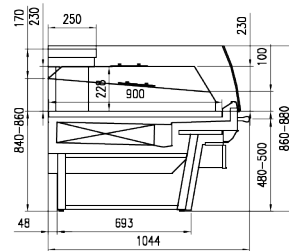

STANDARD RAL COLOURS

 1015	 1021	 2011	 7037
 3002	 3020	 5002	 9006
 5012	 6018	 7035	 9010

ACCESSORIES

- Movable glass divider
- Base grids
- S steel display plates
- Electronic valve

MODULES LENGTH

1875 mm	2500 mm	3750 mm	Head piece
			

CROSS SECTIONS

ISOLA KING

DC

SG

T DC

T SG

pastorfrigor
Italian Cold Style 

Pastorfrigor Spa
15030 Terruggia (AL) - Italy - Reg. Gabannone, 4 Z.I.
Tel. +39 0142.433.711 - Fax +39 0142.433.701
info@pastorfrigor.it - www.pastorfrigor.it
PIVA 00578270068