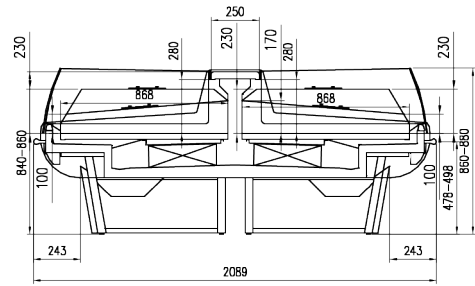

CROSS SECTIONS

ISOLA KING

DC

SG

T DC

T SG