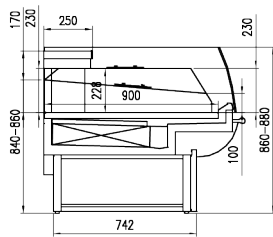

STANDARD RAL COLOURS

 1015	 1021	 2011	 7037
 3002	 3020	 5002	 9006
 5012	 6018	 7035	 9010

ACCESSORIES

- Movable glass divider
- Base grids
- S steel display plates
- Electronic valve

MODULES LENGTH

1875 mm	2500 mm	3750 mm	Head piece
			

CROSS SECTIONS

ISOLA KING

DC

SG

T DC

T SG

pastorfrigor
Italian Cold Style 

Pastorfrigor Spa
15030 Terruggia (AL) - Italy - Reg. Gabannone, 4 Z.I.
Tel. +39 0142.433.711 - Fax +39 0142.433.701
info@pastorfrigor.it - www.pastorfrigor.it
PIVA 00578270068