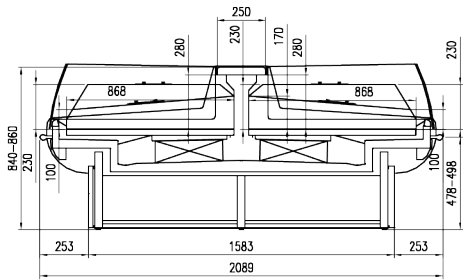

CROSS SECTIONS

ISOLA KING

DC