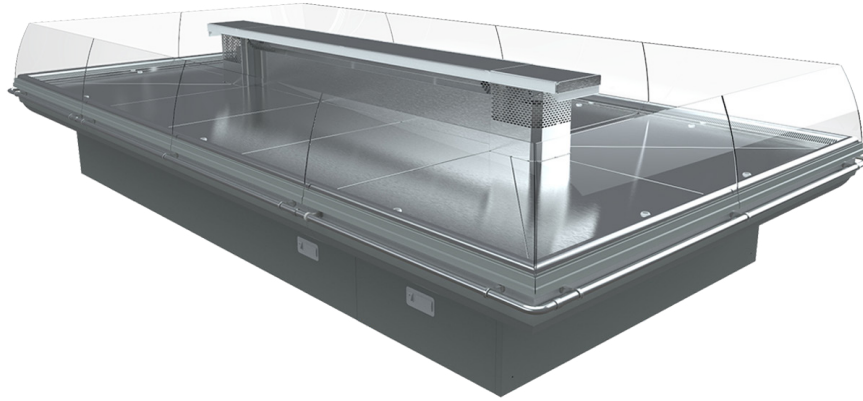

ISOLA KING

Style and service

3M0		-1 +4
3M1		-1 +5
3M2		-1 +7

OVERALL DISPLAY

The continuity among linear and corner modules grants the ideal visibility of the products exposed at 360 degrees.

FLEXIBILITY AND USEFULNESS

The KING island is available with front face either closed or open on pedestals

FRONT (FACE) CLOSED

FRONT (FACE) OPEN ON PEDESTALS

Tendine

Salsiccia

2kg di cappelletti
€19,55

-30%

-25%

TECHNICAL FEATURES

ISOLA KING

STANDARD EQUIPMENT

- Remote island with closed front or on legs
- Multiplexable linear modules and corners
- Fan assisted cooling
- Stainless steel or white display plates
- Stainless steel front and side bumper
- Panoramic sidewalls

STANDARD RAL COLOURS

 1015	 1021	 2011	 7037
 3002	 3020	 5002	 9006
 5012	 6018	 7035	 9010

ACCESSORIES

- Movable glass divider
- Base grids
- S steel display plates
- Electronic valve

MODULES LENGTH

1875 mm	2500 mm	3750 mm	Head piece
			