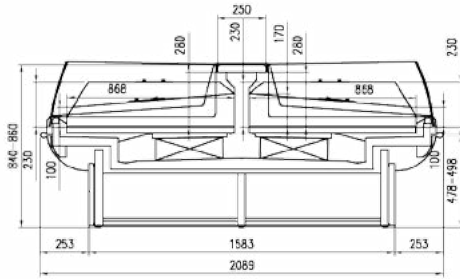

CROSS SECTIONS

ISOLA KING

DC