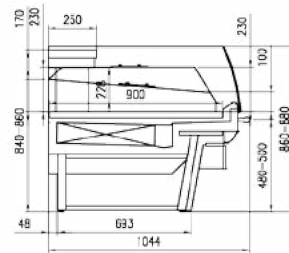

ISOLA KING

Style and service

pastorfrigor

3M0		-1 +4
3M1		-1 +5
3M2		-1 +7

OVERALL DISPLAY

The continuity among linear and corner modules grants the ideal visibility of the products exposed at 360 degrees.

STANDARD RAL COLOURS

 1015	 1021	 2011	 7037
 3002	 3020	 5002	 9006
 5012	 6018	 7035	 9010

ACCESSORIES

- Movable glass divider
- Base grids
- S steel display plates
- Electronic valve

MODULES LENGTH

1875 mm	2500 mm	3750 mm	Head piece
			

CROSS SECTIONS

ISOLA KING

DC

SG

T DC

T SG

pastorfrigor
Italian Cold Style 

Pastorfrigor Spa
15030 Terruggia (AL) - Italy - Reg. Gabannone, 4 Z.I.
Tel. +39 0142.433.711 - Fax +39 0142.433.701
info@pastorfrigor.it - www.pastorfrigor.it
P.IVA 00578270068