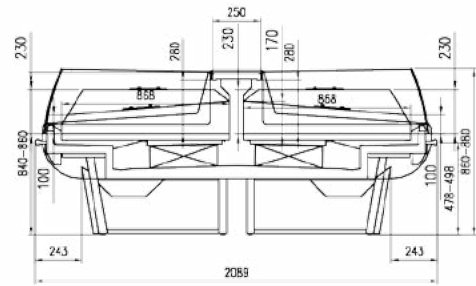

CROSS SECTIONS

ISOLA KING

DC

SG

T DC

T SG