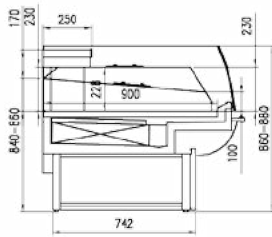

ISOLA KING

Style and service

pastorfrigor

3M0		-1 +4
3M1		-1 +5
3M2		-1 +7

OVERALL DISPLAY

The continuity among linear and corner modules grants the ideal visibility of the products exposed at 360 degrees.

STANDARD RAL COLOURS

 1015	 1021	 2011	 7037
 3002	 3020	 5002	 9006
 5012	 6018	 7035	 9010

ACCESSORIES

- Movable glass divider
- Base grids
- S steel display plates
- Electronic valve

MODULES LENGTH

1875 mm	2500 mm	3750 mm	Head piece
			

CROSS SECTIONS

ISOLA KING

DC

SG

T DC

T SG

pastorfrigor
Italian Cold Style 

Pastorfrigor Spa
15030 Terruggia (AL) - Italy - Reg. Gabannone, 4 Z.I.
Tel. +39 0142.433.711 - Fax +39 0142.433.701
info@pastorfrigor.it - www.pastorfrigor.it
P.IVA 00578270068