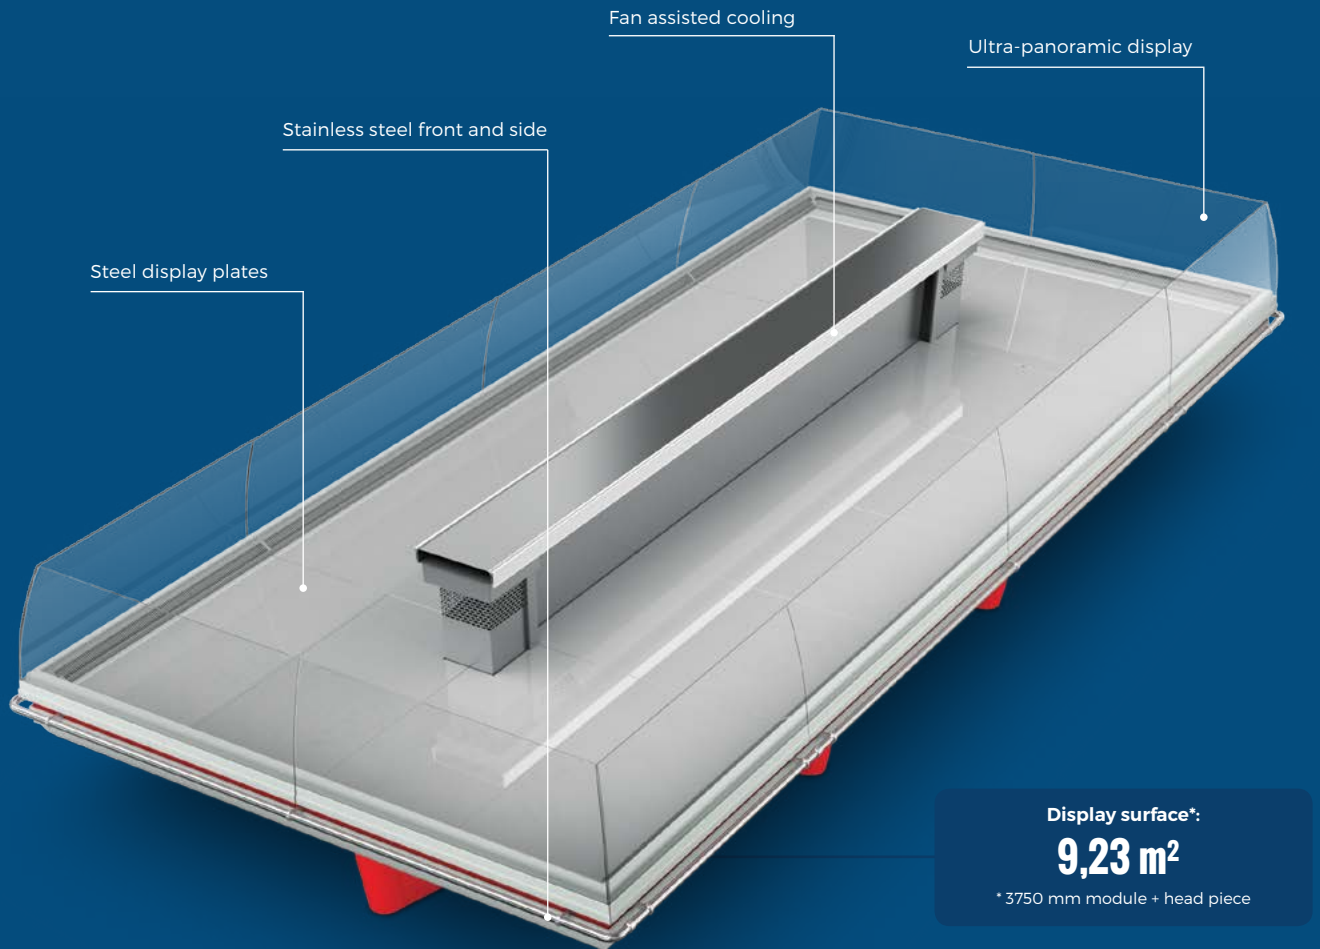

ISOLA KING

Style and service

pastorfrigor

3M0		-1 +4
3M1		-1 +5
3M2		-1 +7

OVERALL DISPLAY

The continuity among linear and corner modules grants the ideal visibility of the products exposed at 360 degrees.

FLEXIBILITY AND USEFULNESS

The KING island is available with front face either closed or open on pedestals

FRONT (FACE) CLOSED

FRONT (FACE) OPEN ON PEDESTALS

Tendres

Sélection

200 de délicieux

€19.55

-30%

25%

TECHNICAL FEATURES

ISOLA KING

STANDARD EQUIPMENT

- Remote island with closed front or on legs
- Multiplexable linear modules and corners
- Fan assisted cooling
- Stainless steel or white display plates
- Stainless steel front and side bumper
- Panoramic sidewalls

STANDARD RAL COLOURS

 1015	 1021	 2011	 7037
 3002	 3020	 5002	 9006
 5012	 6018	 7035	 9010

ACCESSORIES

- Movable glass divider
- Base grids
- S steel display plates
- Electronic valve

MODULES LENGTH

1875 mm	2500 mm	3750 mm	Head piece
			