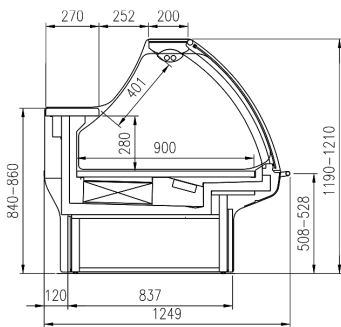

CROSS SECTIONS

KING

KING Meat/Gastronomy