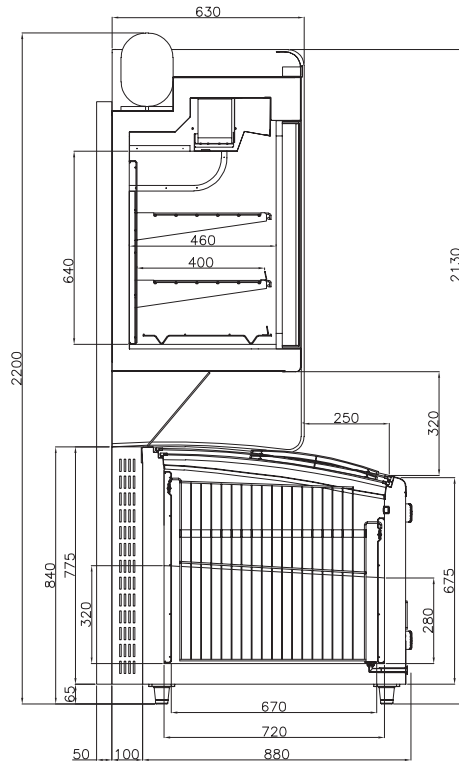

- Digital thermometer
- R290 gas
- Hot gas evaporating system
- LED lighting
- Dividers

STANDARD RAL COLOURS

ACCESSORIES

- Conversion kit from LT to LT/NT for the bottom part of the case
- Castors

MODULES LENGTH

1700 mm	2200 mm	2500 mm	Head piece (1940 mm)
not available	●	not available yet (late 2018)	not available

CROSS SECTIONS

LIPARI COMBI

pastorfrigor
Italian Cold Style 

Pastorfrigor Spa
15030 Terruggia (AL) - Italy - Reg. Gabannone, 4 Z.I.
Tel. +39 0142.433.711 - Fax +39 0142.433.701
info@pastorfrigor.it - www.pastorfrigor.it
PIVA 00578270068