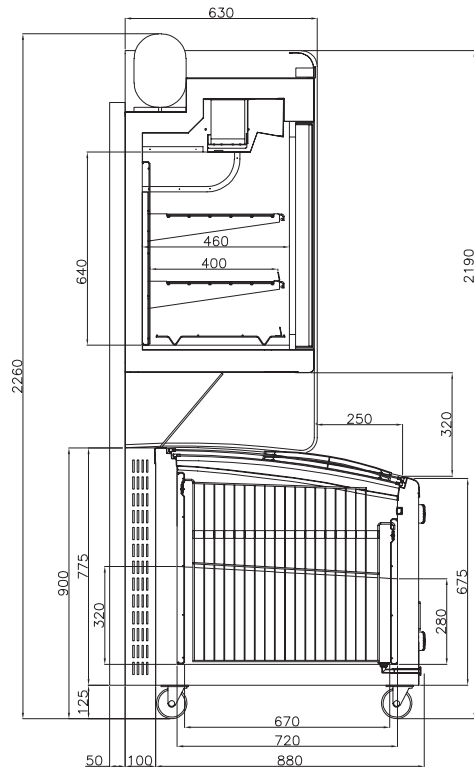

- Digital thermometer
- R290 gas
- Hot gas evaporating system
- LED lighting
- Dividers

STANDARD RAL COLOURS

ACCESSORIES

- Conversion kit from LT to LT/NT for the bottom part of the case
- Castors

MODULES LENGTH

1700 mm	2200 mm	2500 mm	Head piece (1940 mm)
not available	●	not available yet (late 2018)	not available

CROSS SECTIONS

LIPARI COMBI

pastorfrigor
Italian Cold Style 

Pastorfrigor Spa
15030 Terruggia (AL) - Italy - Reg. Gabannone, 4 Z.I.
Tel. +39 0142.433.711 - Fax +39 0142.433.701
info@pastorfrigor.it - www.pastorfrigor.it
PIVA 00578270068