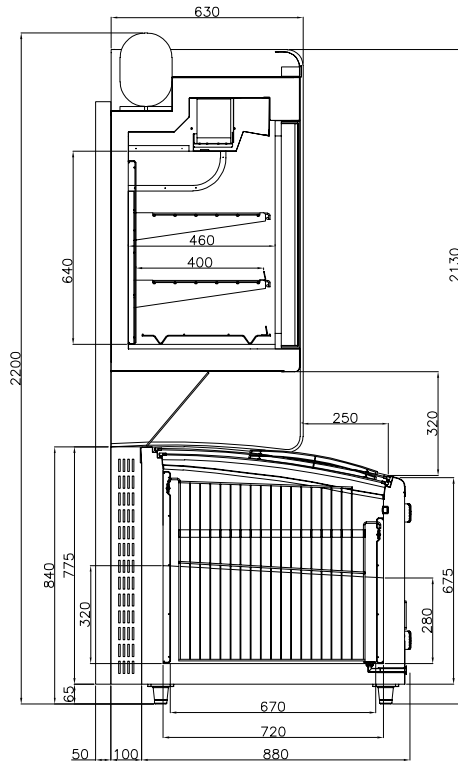

- Digital thermometer
- R290 gas
- Hot gas evaporating system
- LED lighting
- Dividers

STANDARD RAL COLOURS

- 7016
- 7035
- 9010

ACCESSORIES

- Conversion kit from LT to LT/NT for the bottom part of the case
- Castors

MODULES LENGTH

1700 mm	2200 mm	2500 mm	Head piece (1940 mm)
not available	●	not available yet (late 2018)	not available

CROSS SECTIONS

LIPARI COMBI

pastorfrigor
Italian Cold Style 

Pastorfrigor Spa
15030 Terruggia (AL) - Italy - Reg. Gabannone, 4 Z.I.
Tel. +39 0142.433.711 - Fax +39 0142.433.701
info@pastorfrigor.it - www.pastorfrigor.it
P.IVA 00578270068