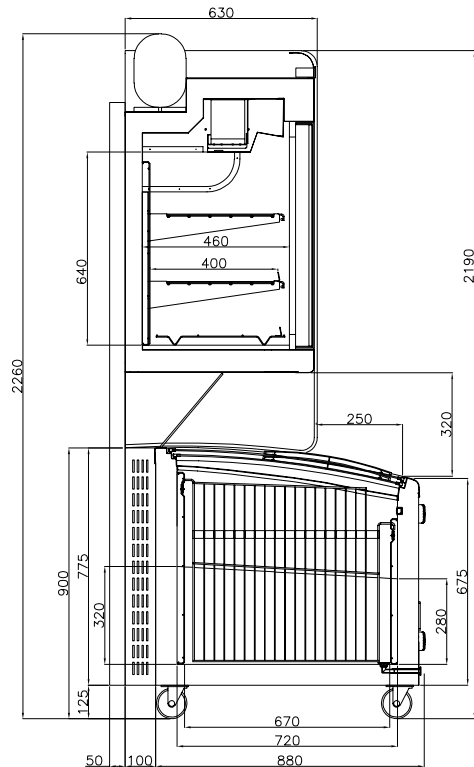

- Digital thermometer
- R290 gas
- Hot gas evaporating system
- LED lighting
- Dividers

STANDARD RAL COLOURS

- 7016
- 7035
- 9010

ACCESSORIES

- Conversion kit from LT to LT/NT for the bottom part of the case
- Castors

MODULES LENGTH

1700 mm	2200 mm	2500 mm	Head piece (1940 mm)
not available	●	not available yet (late 2018)	not available

CROSS SECTIONS

LIPARI COMBI

pastorfrigor
Italian Cold Style 

Pastorfrigor Spa
15030 Terruggia (AL) - Italy - Reg. Gabannone, 4 Z.I.
Tel. +39 0142.433.711 - Fax +39 0142.433.701
info@pastorfrigor.it - www.pastorfrigor.it
P.IVA 00578270068