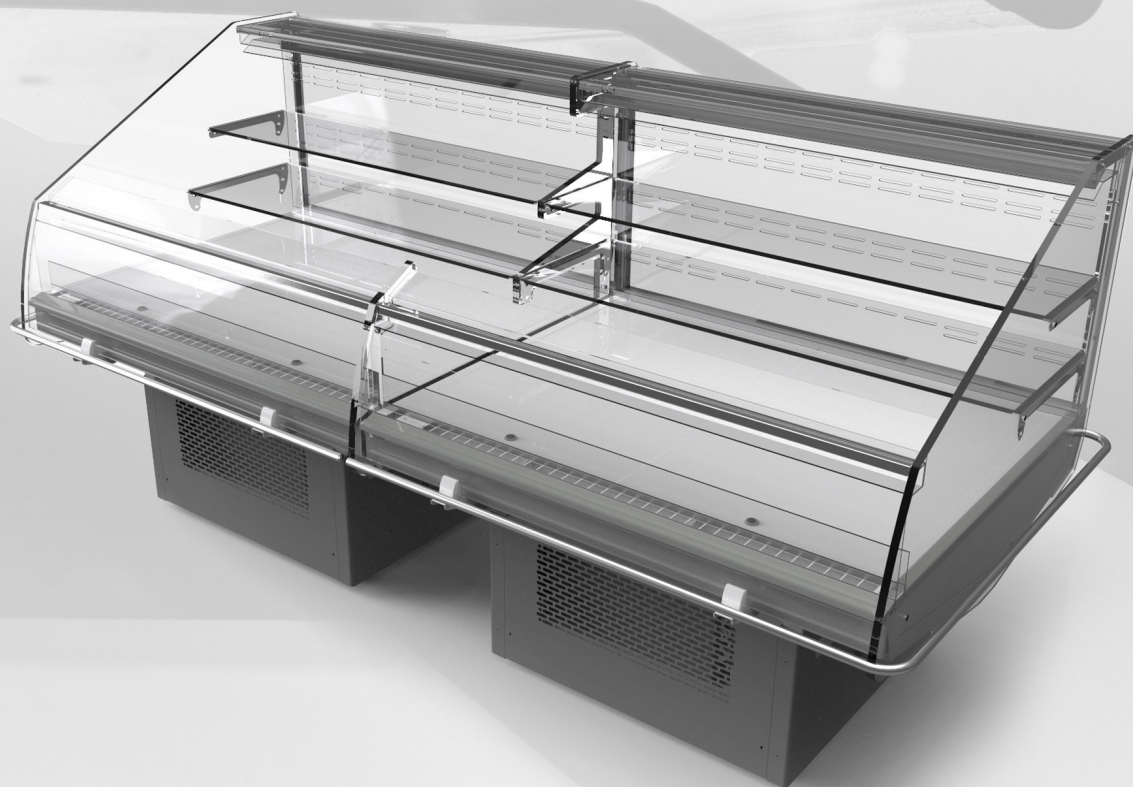

PANAREA BMM

Style and Transparency

| | |
|-----|-------|
| 3M1 | -1+5 |
| 3M2 | -1+7 |
| 3H | +1+10 |

pastor frigor

ULTRA-PANORAMIC GLASS

360° of display

MULTIPLICABLE

The Panarea BMM is multiplexable in two by two

Thanks to its thermodynamic performance, the superb visibility of the goods, due to its ultra-panoramic glass, and its maximum versatility, the Panarea BMM is the best spot merchandiser of the shop.

TECHNICAL FEATURES

PANAREA BMM

Standard RAL Colours

| | | |
|------|------|------|
| 1015 | 1021 | 2011 |
| 3002 | 3020 | 5005 |
| 5012 | 6018 | 7035 |
| 7037 | 9006 | 9010 |

Standard Features:

- Fan assisted cooling
- Front anti-mist ventilation
- White display area
- 2 Glass shelves
- Double glazed glass back
- Wheels
- Stainless Steel bumper
- Couple of sidewalls
- EC fans

Optional Features:

- Stainless Steel display plates
- Painting display area
- Painting decoration

PANAREA BMM

| | | |
|--|------|-----|
| | 1250 | 937 |
|--|------|-----|

PANAREA BMM

• •

CROSS SECTIONS

PANAREA BMM