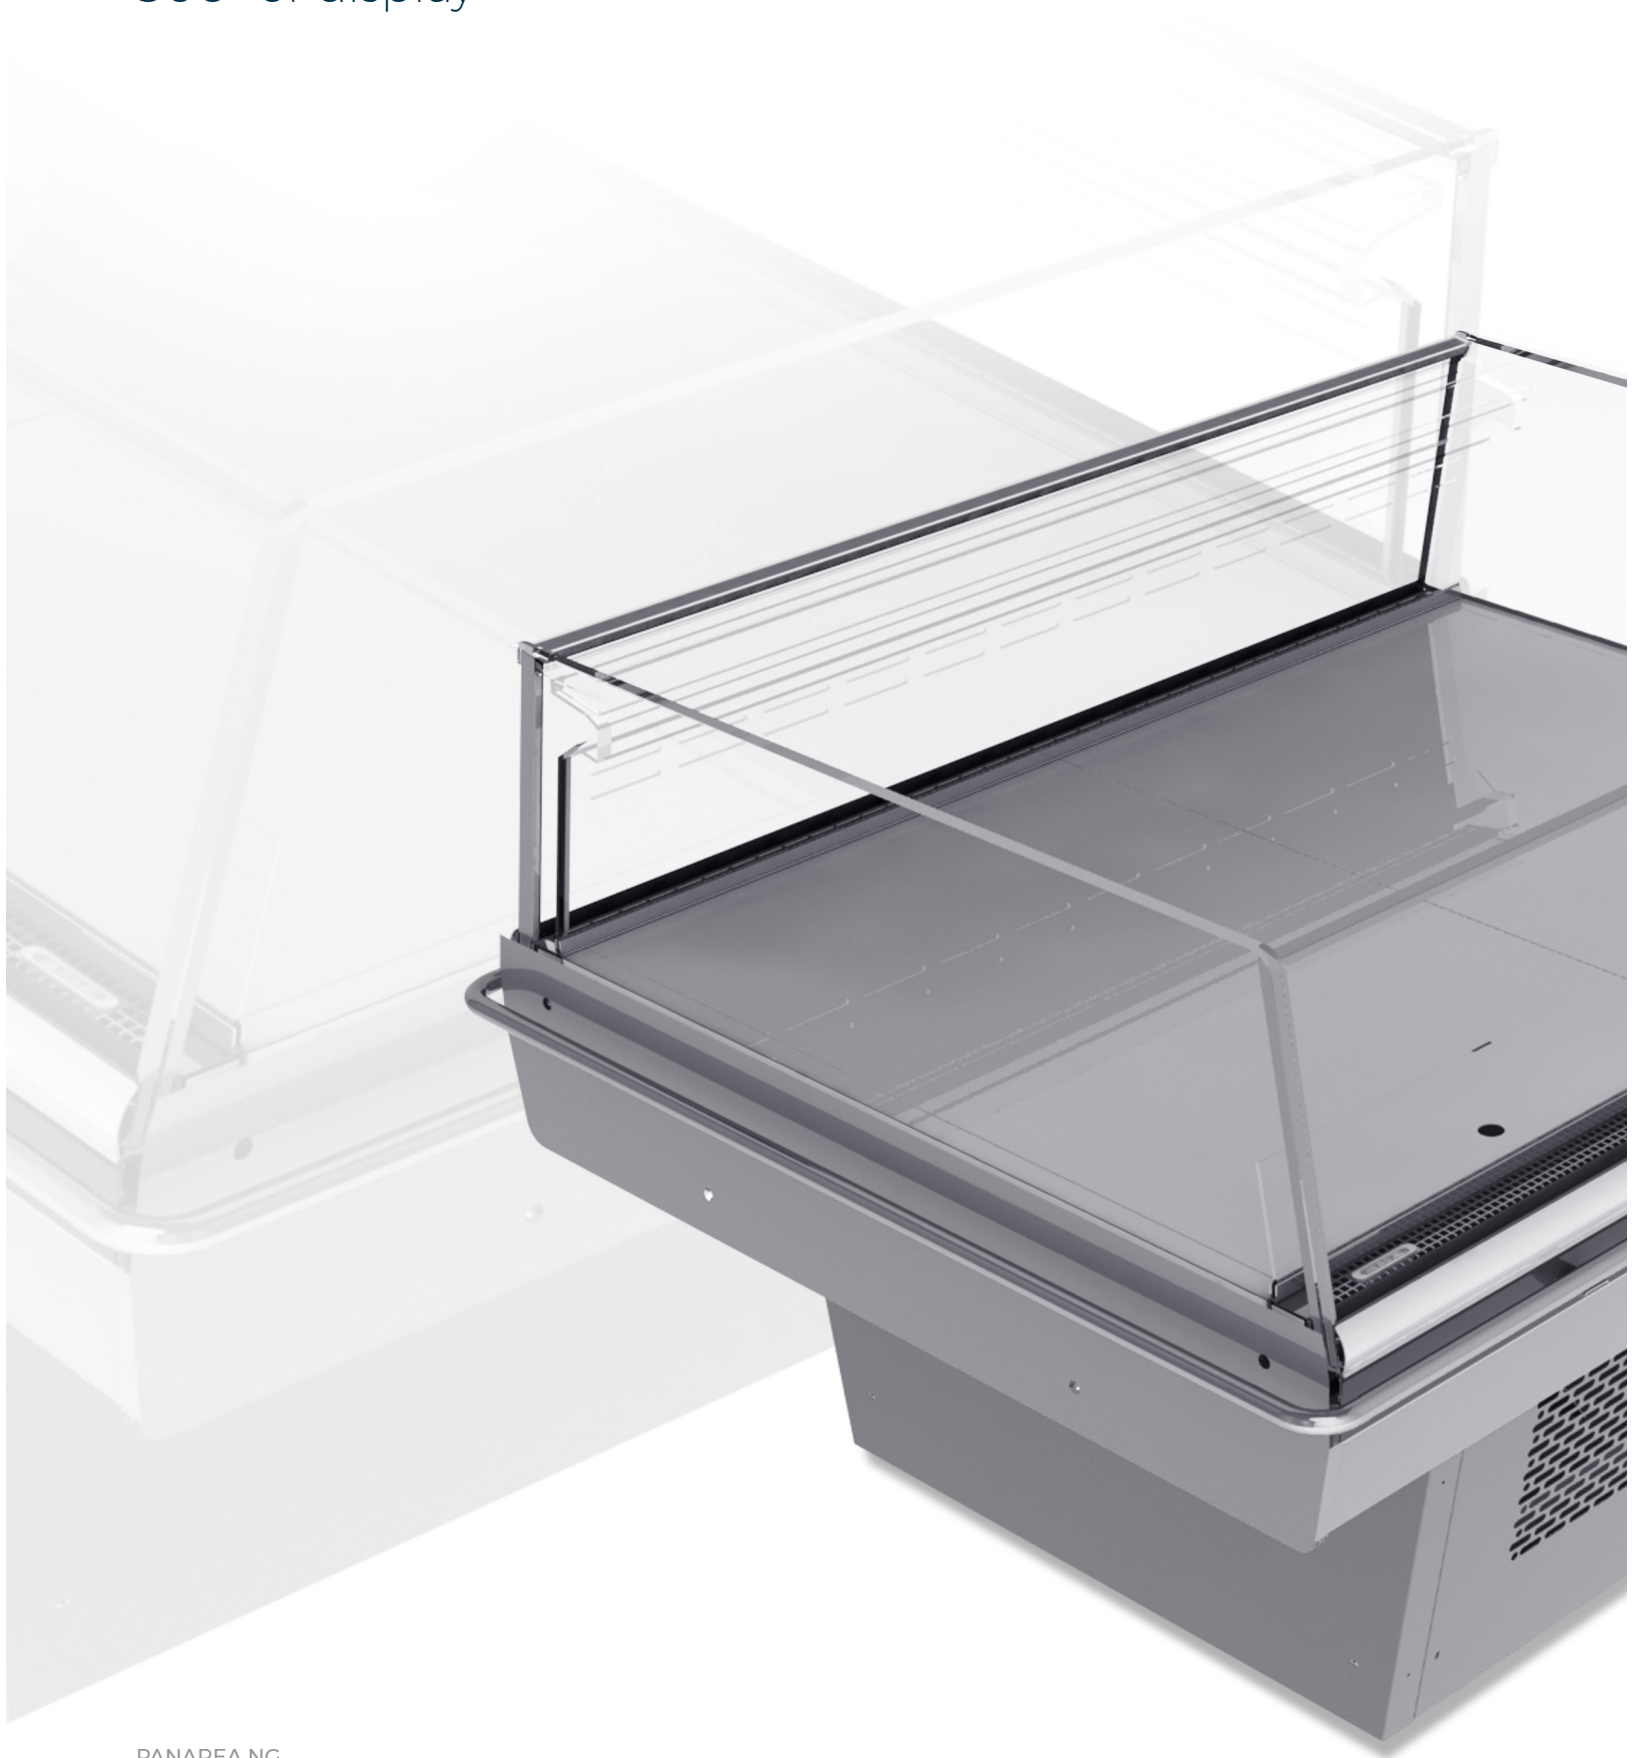

PANAREA NG

Style and Transparency

3M1	-1+5
3M2	-1+7
3H	+1+10

PANAREA NG

ULTRA-PANORAMIC GLASS

360° of display

PANAREA NG

MULTIPLEXABLE

The Panarea NG is multiplexable either back to back and in row

ENERGY SAVING

Thanks to its thermodynamic performance, the superb visibility of the goods, due to its ultra-panoramic glass, and its maximum versatility, the Panarea NC is the best spot merchandiser of the shop.

TECHNICAL FEATURES

PANAREA NG

Standard RAL Colours

1015	1021	2011
3002	3020	5005
5012	6018	7035
7037	9006	9010

Standard Features:

- Multiplexable linear modules
- Fan assisted cooling
- White display area
- Wheels
- Stainless Steel bumper
- Gas R290

Optional Features:

- Stainless Steel display
- Night covers or sliding closures
- Glass divider
- Plasticized grid divider
- Painting decoration
- Painting display body
- Tiltable frame

PANAREA NG

	1250	937
--	------	-----