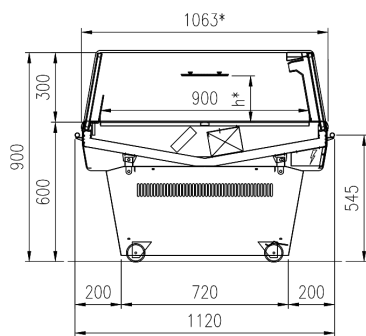

CROSS SECTIONS

PANAREA NG

PANAREA NG