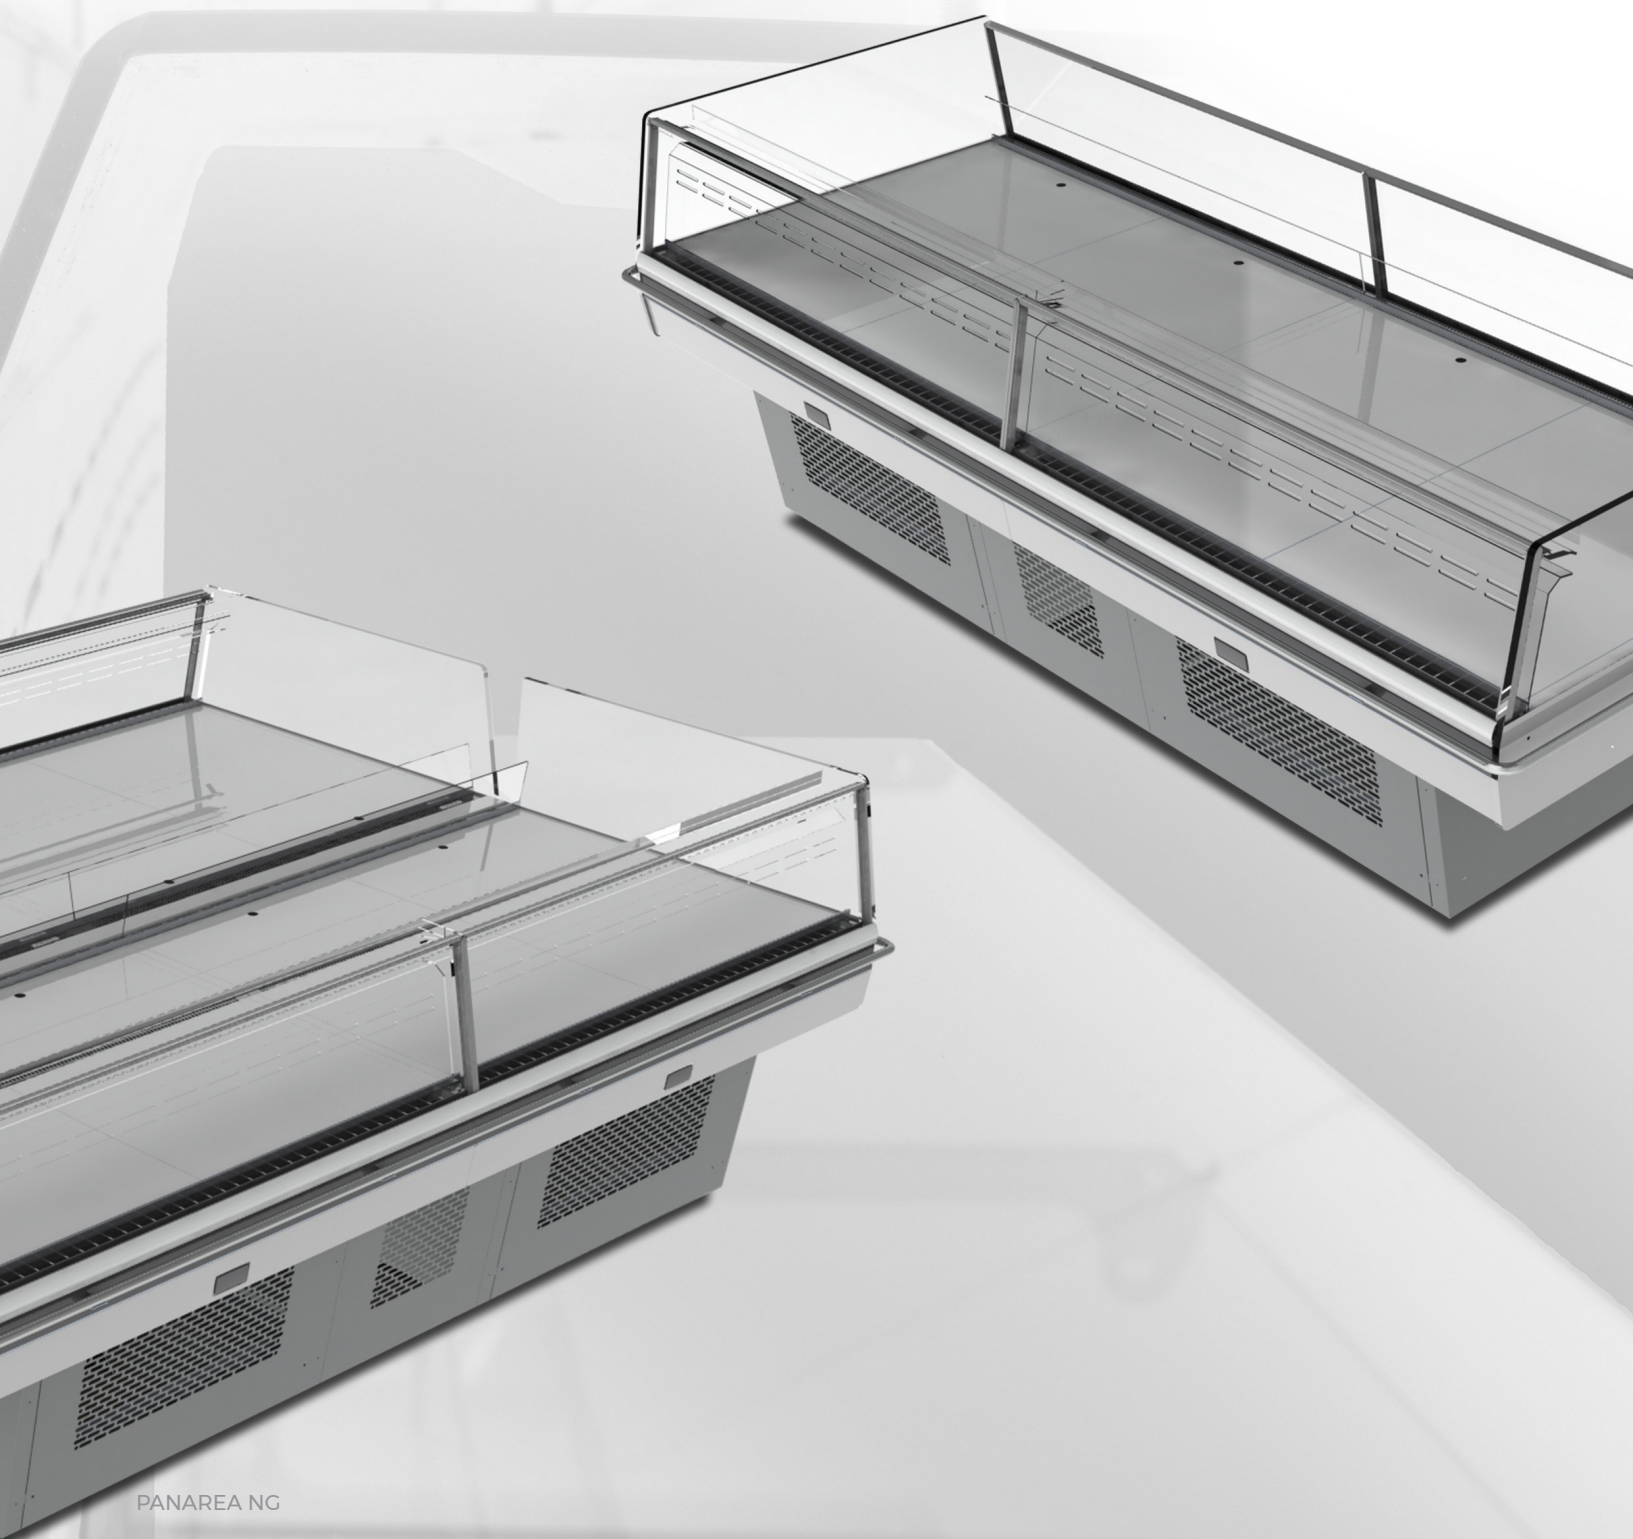

PANAREA NG

Style and Transparency

3M1	-1+5
3M2	-1+7
3H	+1+10

PANAREA NG

ULTRA-PANORAMIC GLASS

360° of display

PANAREA NG

MULTIPLEXABLE

The Panarea NG is multiplexable either back to back and in row

ENERGY SAVING

Thanks to its thermodynamic performance, the superb visibility of the goods, due to its ultra-panoramic glass, and its maximum versatility, the Panarea NC is the best spot merchandiser of the shop.

TECHNICAL FEATURES

PANAREA NG

Standard RAL Colours

1015	1021	2011
3002	3020	5005
5012	6018	7035
7037	9006	9010

Standard Features:

- Multiplexable linear modules
- Fan assisted cooling
- White display area
- Wheels
- Stainless Steel bumper
- Gas R290

Optional Features:

- Stainless Steel display
- Night covers or sliding closures
- Glass divider
- Plasticized grid divider
- Painting decoration
- Painting display body
- Tiltable frame

PANAREA NG

	1250	937
--	------	-----