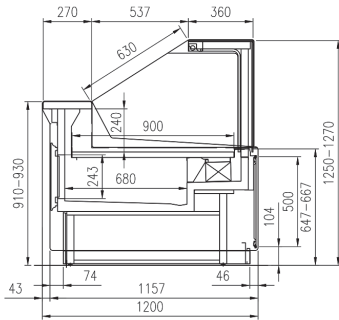

CROSS SECTIONS

PRINCE VDR

PRINCE VDR Meat/Gastronomy