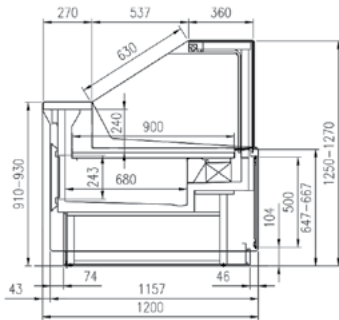

CROSS SECTIONS

PRINCE VDR

PRINCE VDR Meat/Gastronomy