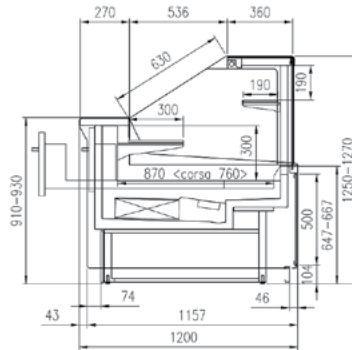

PRINCE VDR BMM

PRINCE VDR Low Temperature

PRINCE VDR

PRINCE VDR Fish

PRINCE VDR Pastry

PRINCE VDR SS

pastorfrigor
Italian Cold Style 

Pastorfrigor Spa
15030 Terruggia (AL) - Italy - Reg. Gabannone, 4 Z.I.
Tel. +39 0142.433.711 - Fax +39 0142.433.701
info@pastorfrigor.it - www.pastorfrigor.it
P.IVA 00578270068