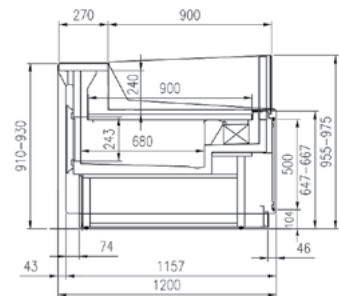

PRINCE VDR BMM

PRINCE VDR Low Temperature

PRINCE VDR

PRINCE VDR Fish

PRINCE VDR Pastry

PRINCE VDR SS

pastorfrigor
Italian Cold Style 

Pastorfrigor Spa
15030 Terruggia (AL) - Italy - Reg. Gabannone, 4 Z.I.
Tel. +39 0142.433.711 - Fax +39 0142.433.701
info@pastorfrigor.it - www.pastorfrigor.it
P.IVA 00578270068