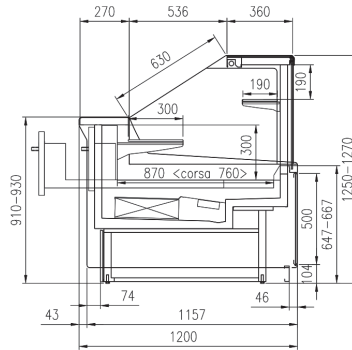

PRINCE VDR BMM

PRINCE VDR Low Temperature

PRINCE VDR

PRINCE VDR Fish

PRINCE VDR Pastry

PRINCE VDR SS

pastorfrigor
Italian Cold Style 

Pastorfrigor Spa
15030 Terruggia (AL) - Italy - Reg. Gabannone, 4 Z.I.
Tel. +39 0142.433.711 - Fax +39 0142.433.701
info@pastorfrigor.it - www.pastorfrigor.it
PIVA 00578270068