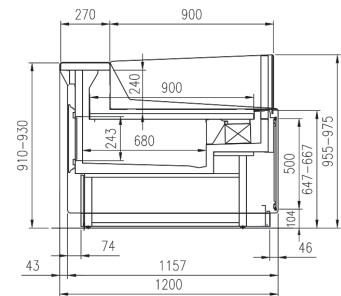

PRINCE VDR BMM

PRINCE VDR Low Temperature

PRINCE VDR

PRINCE VDR Fish

PRINCE VDR Pastry

PRINCE VDR SS

pastorfrigor
Italian Cold Style 

Pastorfrigor Spa
15030 Terruggia (AL) - Italy - Reg. Gabannone, 4 Z.I.
Tel. +39 0142.433.711 - Fax +39 0142.433.701
info@pastorfrigor.it - www.pastorfrigor.it
PIVA 00578270068