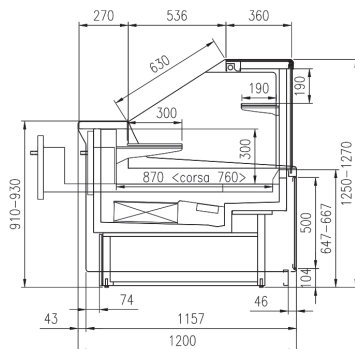

PRINCE VDR BMM

PRINCE VDR Low Temperature

PRINCE VDR

PRINCE VDR Fish

PRINCE VDR Pastry

PRINCE VDR SS

pastorfrigor
Italian Cold Style 

Pastorfrigor Spa
15030 Terruggia (AL) - Italy - Reg. Gabannone, 4 Z.I.
Tel. +39 0142.433.711 - Fax +39 0142.433.701
info@pastorfrigor.it - www.pastorfrigor.it
PIVA 00578270068