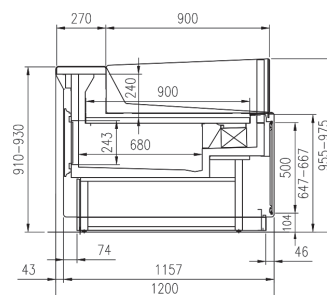

PRINCE VDR BMM

PRINCE VDR Low Temperature

PRINCE VDR

PRINCE VDR Fish

PRINCE VDR Pastry

PRINCE VDR SS

pastorfrigor
Italian Cold Style 

Pastorfrigor Spa
15030 Terruggia (AL) - Italy - Reg. Gabannone, 4 Z.I.
Tel. +39 0142.433.711 - Fax +39 0142.433.701
info@pastorfrigor.it - www.pastorfrigor.it
PIVA 00578270068