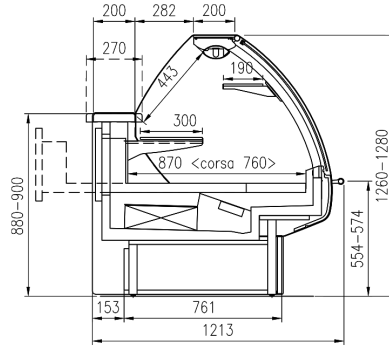

PRINCE VC Hot Section

PRINCE VC BMM

PRINCE VC Low Temperature

PRINCE VC Fish

PRINCE VC Pastry

PRINCE VC SS

pastorfrigor
Italian Cold Style 

Pastorfrigor Spa
15030 Terruggia (AL) - Italy - Reg. Gabannone, 4 Z.I.
Tel. +39 0142.433.711 - Fax +39 0142.433.701
info@pastorfrigor.it - www.pastorfrigor.it
P.IVA 00578270068