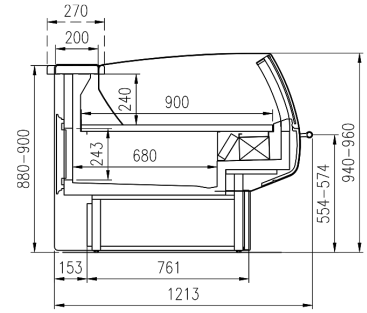

PRINCE VC Hot Section

PRINCE VC BMM

PRINCE VC Low Temperature

PRINCE VC Fish

PRINCE VC Pastry

PRINCE VC SS

pastorfrigor
Italian Cold Style 

Pastorfrigor Spa
15030 Terruggia (AL) - Italy - Reg. Gabannone, 4 Z.I.
Tel. +39 0142.433.711 - Fax +39 0142.433.701
info@pastorfrigor.it - www.pastorfrigor.it
P.IVA 00578270068