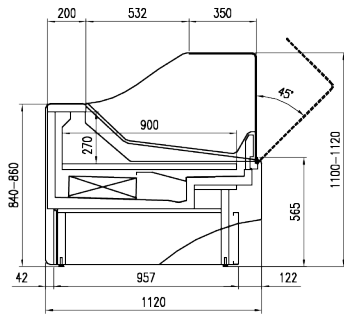

ACCESSORIES

- Stainless Steel bumper
- Mobile/Fixed Divider
- Slice/Balance Holder
- Cup Holder
- Cutting Board
- Paper Holder
- Knives Holder

MODULES LENGTH

	937 mm	1250 mm	1875 mm	2500 mm	3125 mm	3750 mm
GA - C	•	•	•	•	•	•
PE		•		•		•
PA	•	•	•	•	•	•
SS	•	•	•	•	•	•

* GA - C = Deli - Fresh meat PE = Fish PA = Bread SS = Self service

CROSS SECTIONS

SENATOR LX

pastorfrigor
Italian Cold Style 

Pastorfrigor Spa
15030 Terruggia (AL) - Italy - Reg. Gabannone, 4 Z.I.
Tel. +39 0142.433.711 - Fax +39 0142.433.701
info@pastorfrigor.it - www.pastorfrigor.it
PIVA 00578270068