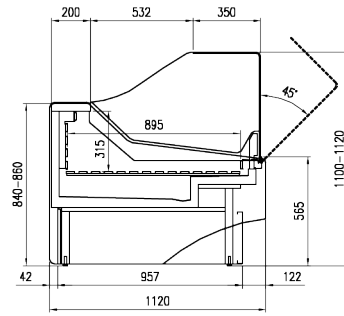

ACCESSORIES

- Stainless Steel bumper
- Mobile/Fixed Divider
- Slice/Balance Holder
- Cup Holder
- Cutting Board
- Paper Holder
- Knives Holder

MODULES LENGTH

	937 mm	1250 mm	1875 mm	2500 mm	3125 mm	3750 mm
GA - C	•	•	•	•	•	•
PE		•		•		•
PA	•	•	•	•	•	•
SS	•	•	•	•	•	•

* GA - C = Deli - Fresh meat PE = Fish PA = Bread SS = Self service

CROSS SECTIONS

SENATOR LX

pastorfrigor
Italian Cold Style 

Pastorfrigor Spa
15030 Terruggia (AL) - Italy - Reg. Gabannone, 4 Z.I.
Tel. +39 0142.433.711 - Fax +39 0142.433.701
info@pastorfrigor.it - www.pastorfrigor.it
PIVA 00578270068