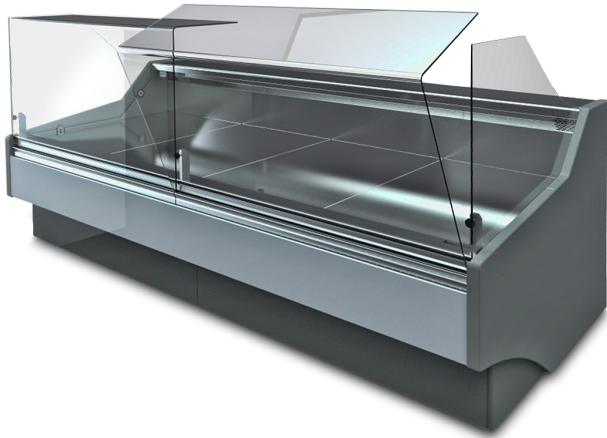

SENATOR LX

The ultimate expression for a panoramic view

TECHNICAL FEATURES

SENATOR LX

STANDARD RAL COLOURS

1015	1021	2011
3002	3020	5002
5012	6018	7035
7037	9006	9010

STANDARD EQUIPMENT

- Multiplexable linear modules
- Front anti-mist ventilation
- Stainless Steel display plates
- Panoramic Sidewalls
- Sameless vision LX superstructure
- Numbered terminal box
- Working Table (200 mm)

ACCESSORIES

- Stainless Steel bumper
- Mobile/Fixed Divider
- Slice/Balance Holder
- Cup Holder
- Cutting Board
- Paper Holder
- Knives Holder

MODULES LENGTH

	937 mm	1250 mm	1875 mm	2500 mm	3125 mm	3750 mm
GA - C	•	•	•	•	•	•
PE		•		•		•
PA	•	•	•	•	•	•
SS	•	•	•	•	•	•

* GA - C = Deli - Fresh meat PE = Fish PA = Bread SS = Self service

CROSS SECTIONS

SENATOR LX

pastorfrigor
Italian Cold Style 

Pastorfrigor Spa
15030 Terruggia (AL) - Italy - Reg. Gabannone, 4 Z.I.
Tel. +39 0142.433.711 - Fax +39 0142.433.701
info@pastorfrigor.it - www.pastorfrigor.it
PIVA 00578270068