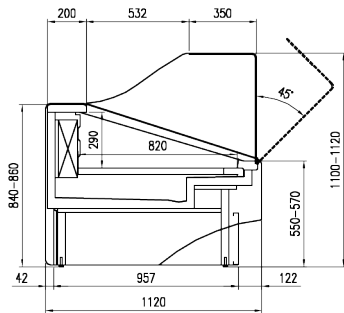

CROSS SECTIONS

SENATOR LX