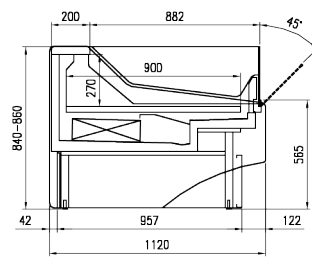

CROSS SECTIONS

SENATOR LX