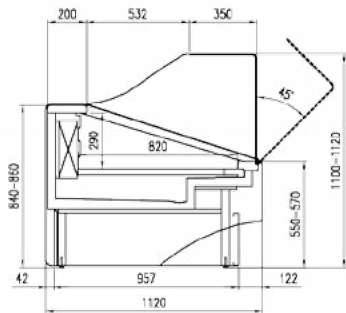

CROSS SECTIONS

SENATOR LX

GA - C

PA

PE

SS