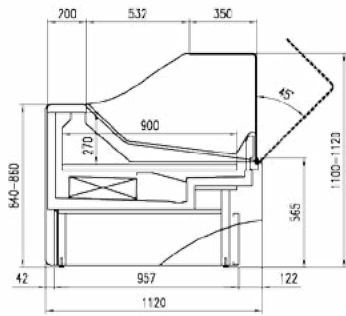

CROSS SECTIONS

SENATOR LX

GA - C