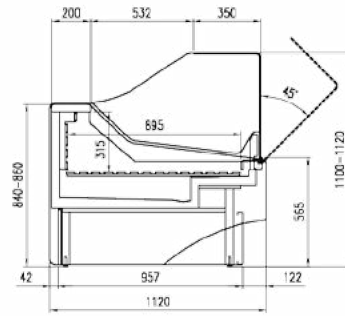

CROSS SECTIONS

SENATOR LX

GA - C

PA

PE

SS