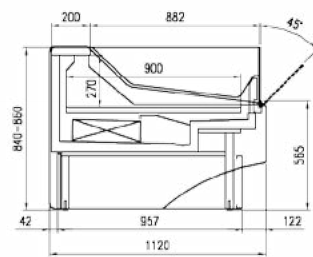

CROSS SECTIONS

SENATOR LX

GA - C

PA

PE

SS