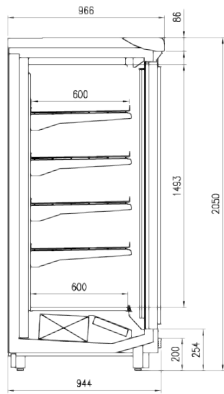

CROSS SECTIONS

TORINO

H205