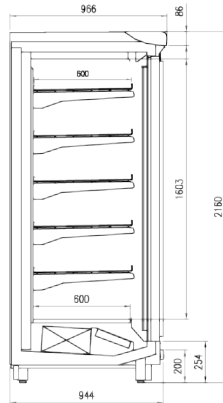

CROSS SECTIONS

TORINO

H216